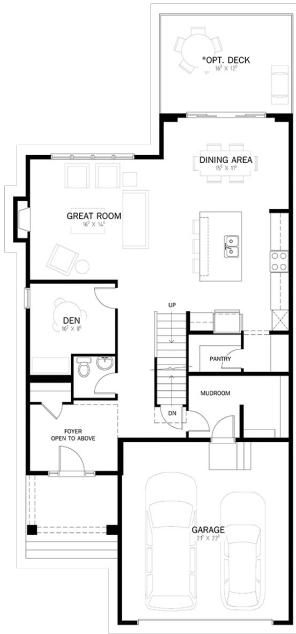

Windsor

2,631 sq. ft

Main floor den

Stunning open to below details

Walk-in pantry

4 upper level bedrooms

Main Level

1,231 SQ. FT.

Opt. Lower Level

836 SQ. FT.

Opt. Upper Level

1,539 SQ. FT.

Upper Level

1,400 SQ. FT.