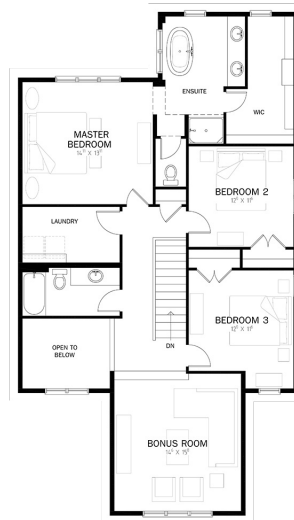

Windsor II

2,640 sq. ft

Main floor den

Open-to-above foyer

Gas fireplace in great room

Master ensuite with soaker tub & dual vanities

Main Level

1,231 SQ. FT.

Upper Level

1,409 SQ. FT.

Opt. Upper Level

1,552 SQ. FT.

Opt. Lower Level

836 SQ. FT.