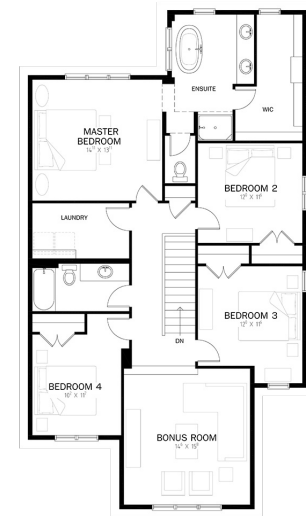

Windsor II

2,640 sq. ft

Main floor den

Open-to-above foyer

Gas fireplace in great room

Master ensuite with soaker tub & dual vanities

Main Level

1,231 SQ. FT.

Upper Level

1,409 SQ. FT.

Opt. Upper Level

1,552 SQ. FT.

Opt. Lower Level

836 SQ. FT.