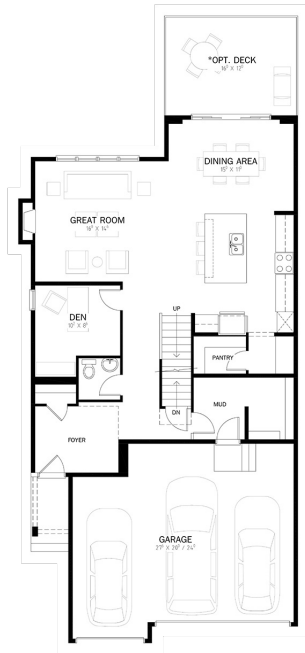

Windsor II

2,640 sq. ft

Main floor den

Open-to-above foyer

Gas fireplace in great room

Master ensuite with soaker tub & dual vanities

Main Level

1,231 SQ. FT.

Upper Level

1,409 SQ. FT.

Opt. Upper Level

1,552 SQ. FT.

Opt. Lower Level

836 SQ. FT.