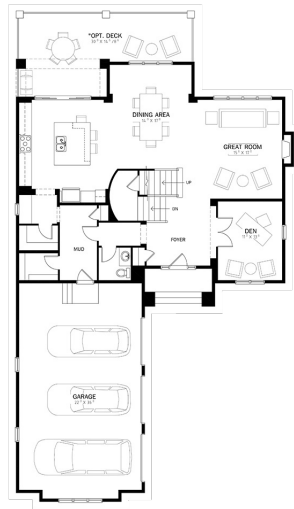

# Rochester

3,226 sq. ft

Walk-through mud room to pantry

Upper level bonus room

Spacious walk-in closet in the master suite

Oversized kitchen island with flush eating bar

### Main Level

1,542 SQ. FT.

### Opt. Lower Level

1,017 SQ. FT.

### Upper Level

1,684 SQ. FT.