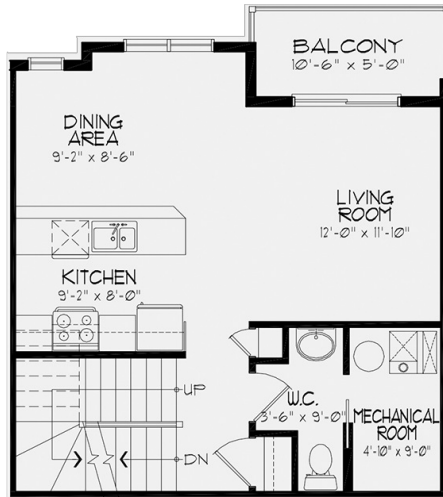

802-250 Fireside View

1,130 sq. ft

Main floor features a half bath

2 generous upper level bedrooms

2 balconies

Convenient upper floor laundry

Main Level

565 SQ. FT.

Upper Level

565 SQ. FT.

2

1.5