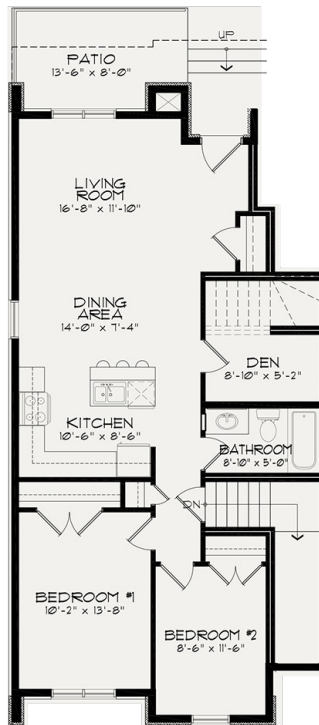

301-250 Fireside View

989 sq. ft

Spacious bungalow floor plan

Den – perfect for a home office

Two main floor bedrooms

- Panoramic mountain views

Main Level

989 SQ. FT.

Optional Lower Level

777 SQ. FT.