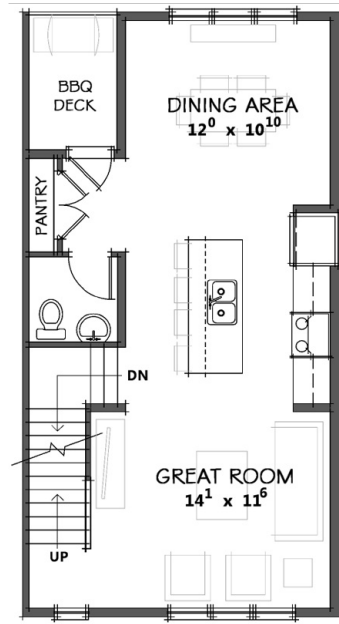

# 2203-250 Fireside View

1,463 sq. ft

2 upper level master bedrooms

Convenient upper floor laundry

Steps to surrounding pathway system

Granite countertops

### Lower Level

170 SQ. FT.

### Main Level

624 SQ. FT.

### Upper Level with 2 Bedrooms

669 SQ. FT.