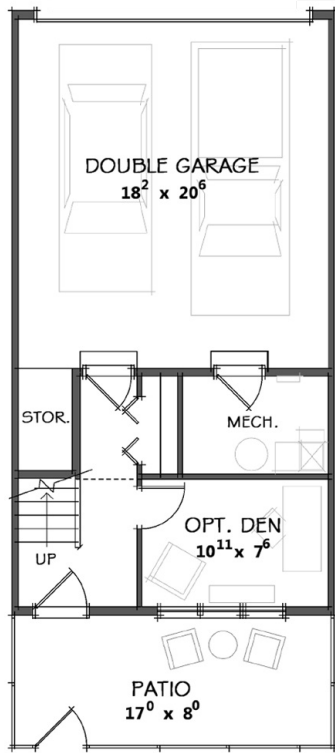

# 2203-250 Fireside View

1,463 sq. ft

2 upper level master bedrooms

Convenient upper floor laundry

Steps to surrounding pathway system

Granite countertops

### Lower Level

170 SQ. FT.

### Main Level

624 SQ. FT.

### Upper Level with 2 Bedrooms

669 SQ. FT.