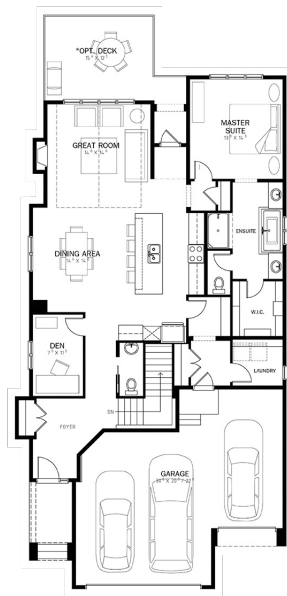

# 171 Legacy Mount SE

1,653 sq. ft

- Backing onto greenspace

Vaulted ceiling in great room

Ensuite features tiled shower with 10mm glass

Over 1100 sq. ft. lower level development

### Main Level

1,653 SQ. FT.

### Lower Level

1,146 SQ. FT.

1 + 2

1.5 + 1

3