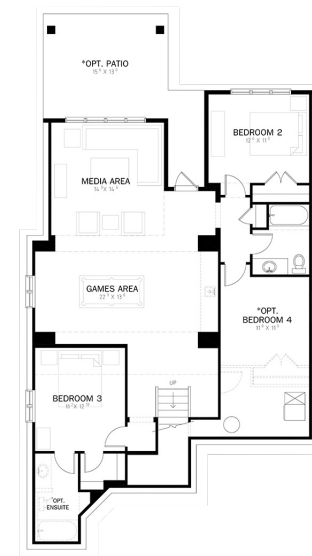

# 171 Legacy Mount SE

1,653 sq. ft

- Backing onto greenspace

Vaulted ceiling in great room

Ensuite features tiled shower with 10mm glass

Over 1100 sq. ft. lower level development

### Main Level

1,653 SQ. FT.

### Lower Level

1,146 SQ. FT.

1 + 2

1.5 + 1

3