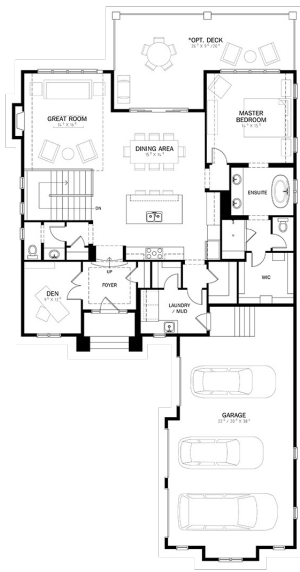

# Monaco

1,852 sq. ft

Main floor den

Master ensuite with soaker tub & dual vanities

1068 sq ft optional lower level development

Side-drive triple car garage

Main Level  
1,852 SQ. FT.

Opt. Lower Level  
1,068 SQ. FT.

1

1.5

3