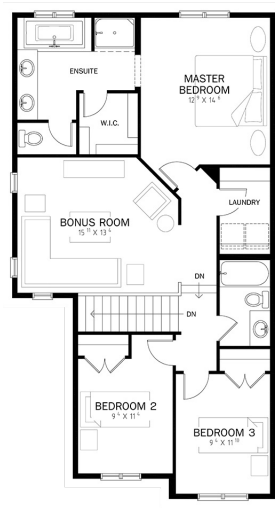

Medley

2,151 sq. ft

Flexible main floor lifestyle room

Walk-through mud room to pantry

Upper level bonus room

Over 750 sq. ft. optional lower level development

Main Level

1,041 SQ. FT.

Upper Level

1,110 SQ. FT.

Opt. Lower Level

807 SQ. FT.

3

2.5

2