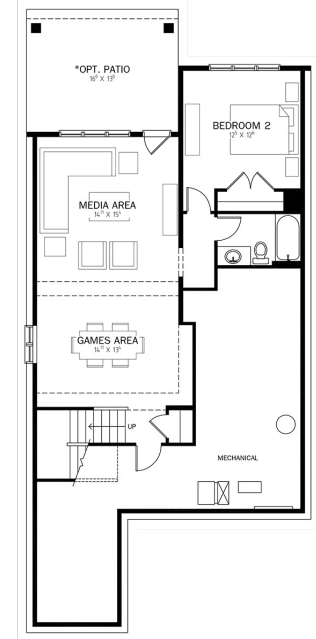

Manor

1,457 sq. ft

Optional 2nd bedroom on main level

Main floor den

Open concept bungalow living

Master ensuite with soaker tub & dual vanities

Main Level
1,457 SQ. FT.

Opt. Main Level
1,469 SQ. FT.

Opt. Lower Level
775 SQ. FT.

1

1.5

2