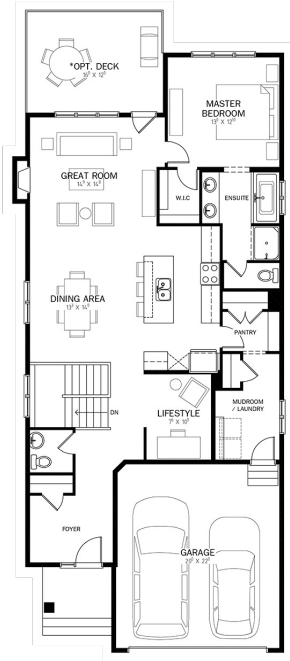

Manor

1,457 sq. ft

Optional 2nd bedroom on main level

Main floor den

Open concept bungalow living

Master ensuite with soaker tub & dual vanities

Main Level
1,457 SQ. FT.

Opt. Main Level
1,469 SQ. FT.

Opt. Lower Level
775 SQ. FT.

1

1.5

2