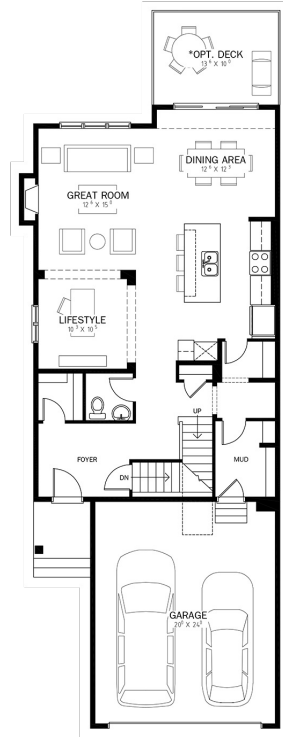

# Lyric

2,301 sq. ft

Walk-through mud room to pantry

Upper level bonus room

Main floor lifestyle room

4 upper level bedrooms

### Main Level

1,067 SQ. FT.

### Upper Level

1,234 SQ. FT.

### Opt Lower Level

662 SQ. FT.