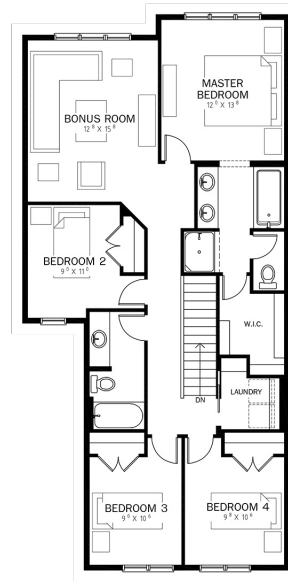

# Lyric

2,301 sq. ft

Walk-through mud room to pantry

Upper level bonus room

Main floor lifestyle room

4 upper level bedrooms

### Main Level

1,067 SQ. FT.

### Upper Level

1,234 SQ. FT.

### Opt Lower Level

662 SQ. FT.