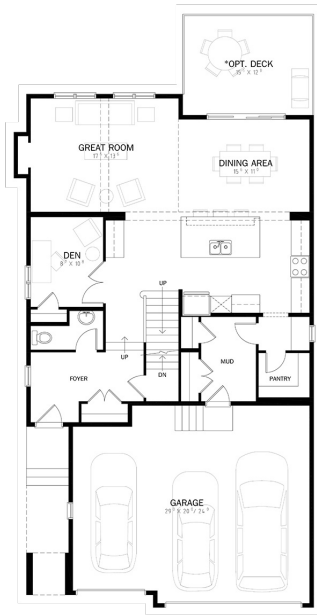

Hennessey

2,896 sq. ft

Walk-through mud room to pantry

4 upper level bedrooms

Expansive great room with large windows

Spacious L-shaped kitchen

Main Level

1,258 SQ. FT.

Upper Level

1,638 SQ. FT.

Opt. Lower Level

778 SQ. FT.