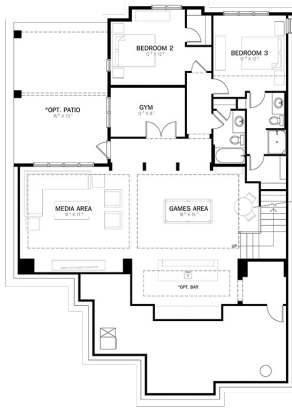

Harvard

2,260 sq. ft

Expansive bungalow living

Luxurious master retreat

Flexible main floor den

Over 1600 sq ft optional lower level development

Lower Level 1,653 SQ. FT.

Main Level 2,260 SQ. FT.

1

1.5

3