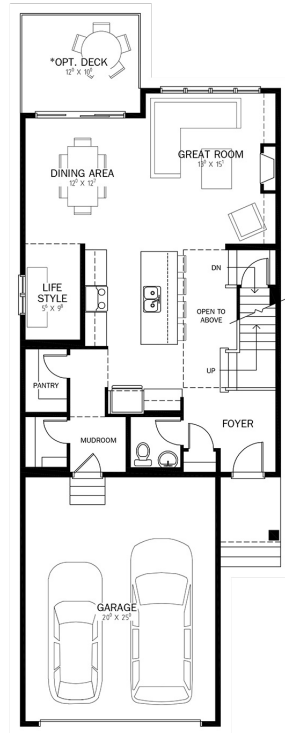

Fusion

2,287 sq. ft

Open concept main floor living

Open-to-above feature

Upper level bonus room

Main floor lifestyle room

Main Level

984 SQ. FT.

Opt. Lower Level

704 SQ. FT.

Upper Level

1,303 SQ. FT.

Opt. Upper Level

1,303 SQ. FT.