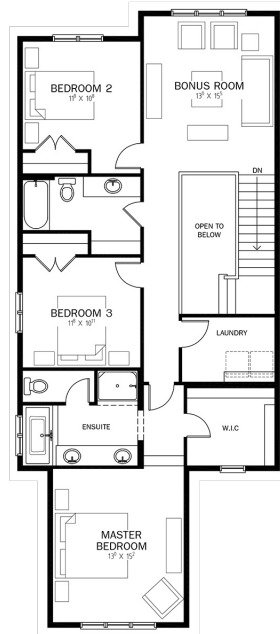

Fusion

2,287 sq. ft

Open concept main floor living

Open-to-above feature

Upper level bonus room

Main floor lifestyle room

Main Level

984 SQ. FT.

Opt. Lower Level

704 SQ. FT.

Upper Level

1,303 SQ. FT.

Opt. Upper Level

1,303 SQ. FT.