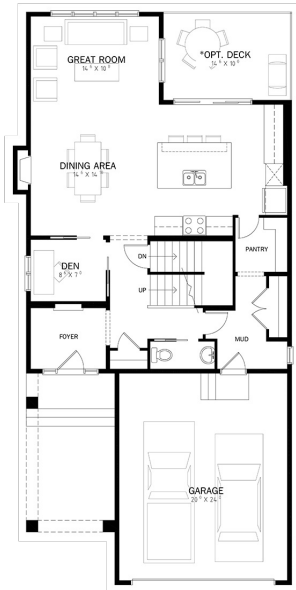

Eclipse

2,695 sq. ft

Expansive center island

Main floor den

Walk-through mud room to pantry

Over 700 sq ft optional lower level development

Main Level

1,093 SQ. FT.

Upper Level

1,602 SQ. FT.

Opt. Lower Level

700 SQ. FT.

3

2.5

2