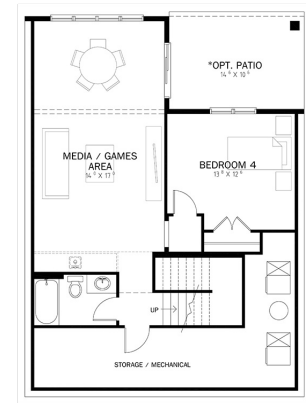

Eclipse

2,695 sq. ft

Expansive center island

Main floor den

Walk-through mud room to pantry

Over 700 sq ft optional lower level development

Main Level

1,093 SQ. FT.

Upper Level

1,602 SQ. FT.

Opt. Lower Level

700 SQ. FT.

3

2.5

2