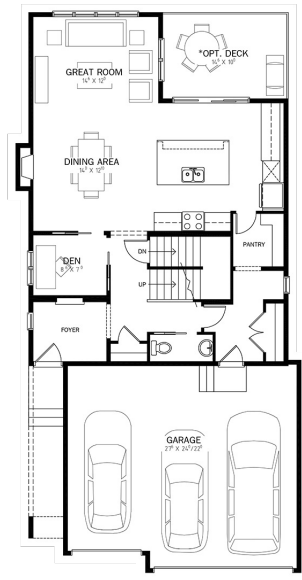

# Eclipse IV

2,695 sq. ft

Main floor den

L-shaped kitchen with direct deck access

Upper level bonus room

Convenient upper level laundry

### Main Level

1,093 SQ. FT.

### Upper Level

1,602 SQ. FT.

### Lower Level

700 SQ. FT.