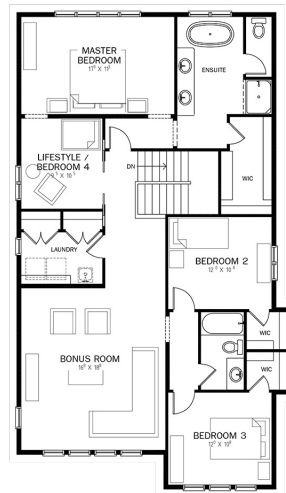

# Eclipse IV

2,695 sq. ft

Main floor den

L-shaped kitchen with direct deck access

Upper level bonus room

Convenient upper level laundry

### Main Level

1,093 SQ. FT.

### Upper Level

1,602 SQ. FT.

### Lower Level

700 SQ. FT.