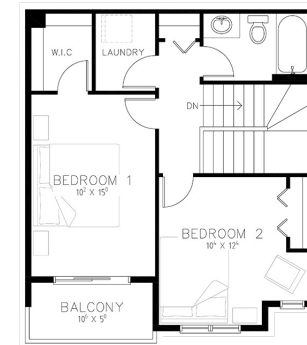

Chester

1,172 sq. ft

Functional kitchen with island

Master features large walk-in closet

2 balconies

Convenient upper level laundry

Main Level 586 SQ. FT.

Upper Level 586 SQ. FT.

2

1.5