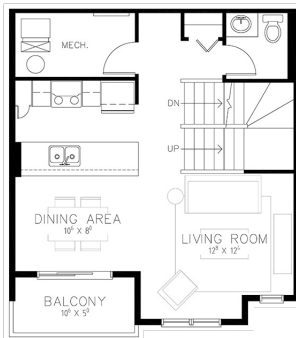

Chester

1,172 sq. ft

Functional kitchen with island

Master features large walk-in closet

2 balconies

Convenient upper level laundry

Main Level 586 SQ. FT.

Upper Level 586 SQ. FT.

2

1.5