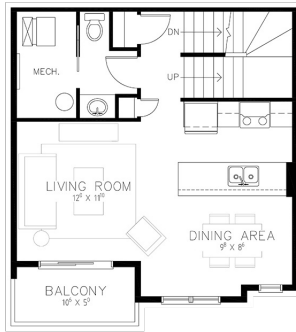

# Chester II

1,130 sq. ft

Main floor features a half bath

2 generous upper level bedrooms

2 balconies

Convenient upper level laundry

## Main Level 565 SQ. FT.

## Upper Level 565 SQ. FT.

2

1.5