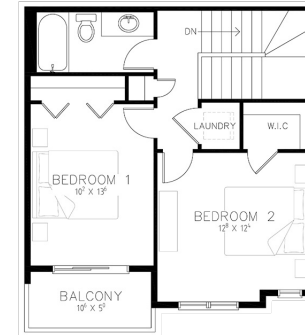

# Chester II

1,130 sq. ft

Main floor features a half bath

2 generous upper level bedrooms

2 balconies

Convenient upper level laundry

## Main Level 565 SQ. FT.

## Upper Level 565 SQ. FT.

2

1.5