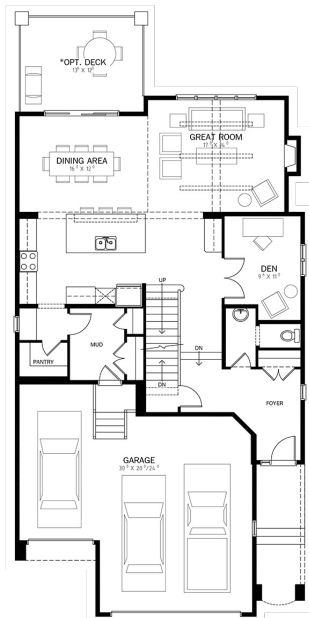

Cascade II

3,123 sq. ft

Upper level bonus room

Over 800 sq ft optional lower level development

Ensuite features tiled shower with 10mm glass

Spacious master retreat

Main Level
1,369 SQ. FT.

Upper Level
1,754 SQ. FT.

Opt. Lower Level
813 SQ. FT.