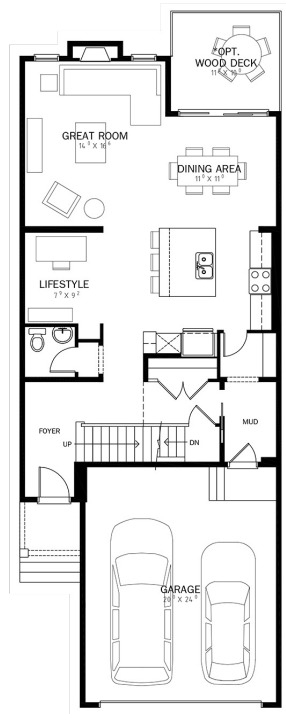

# Carrera III

2,139 sq. ft

Main floor den

L-shaped kitchen with large central island

Upper level bonus room

Convenient upper level laundry

Main Level  
1,029 SQ. FT.

Upper Level  
1,110 SQ. FT.

Opt. Lower Level  
796 SQ. FT.