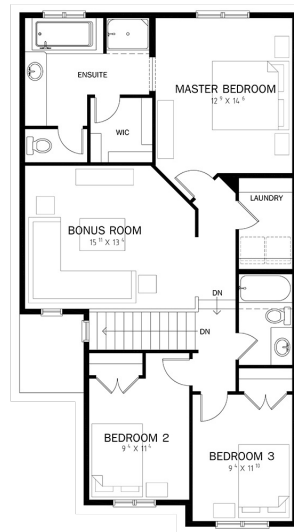

# Carrera III

2,139 sq. ft

Main floor den

L-shaped kitchen with large central island

Upper level bonus room

Convenient upper level laundry

Main Level  
1,029 SQ. FT.

Upper Level  
1,110 SQ. FT.

Opt. Lower Level  
796 SQ. FT.