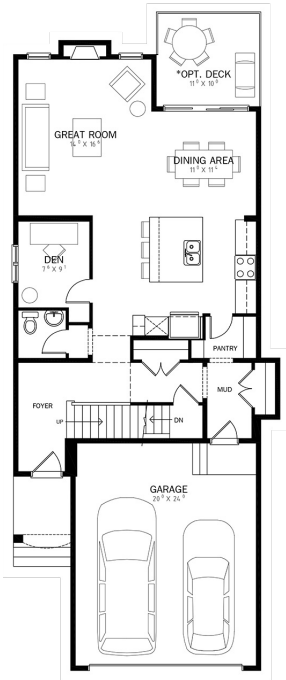

Carrera II

2,151 sq. ft

Main floor den

L-shaped kitchen with large central island

Upper level bonus room

Convenient upper level laundry

Main Level

1,041 SQ. FT.

Upper Level

1,110 SQ. FT.

Opt. Lower Level

807 SQ. FT.