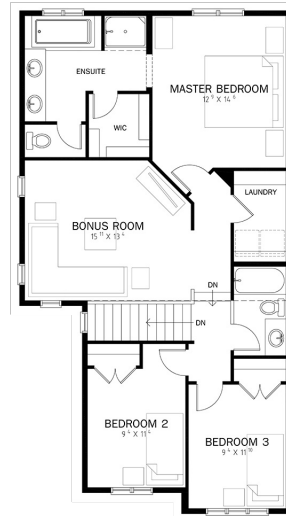

Carrera II

2,151 sq. ft

Main floor den

L-shaped kitchen with large central island

Upper level bonus room

Convenient upper level laundry

Main Level

1,041 SQ. FT.

Upper Level

1,110 SQ. FT.

Opt. Lower Level

807 SQ. FT.