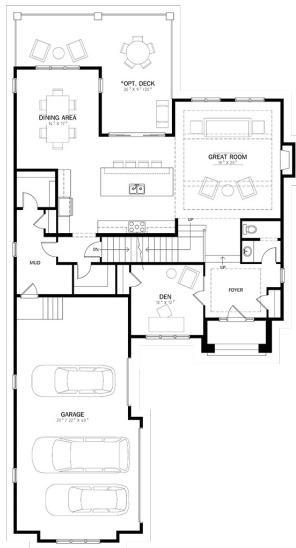

# Berkeley

3,451 sq. ft

Formal dining room with wet bar

Large functional deck off main floor

Large central island

Ensuite features tiled shower with 10mm glass

Main Level  
1,733 SQ. FT.

Upper Level  
1,718 SQ. FT.

Opt. Lower Level  
1,139 SQ. FT.