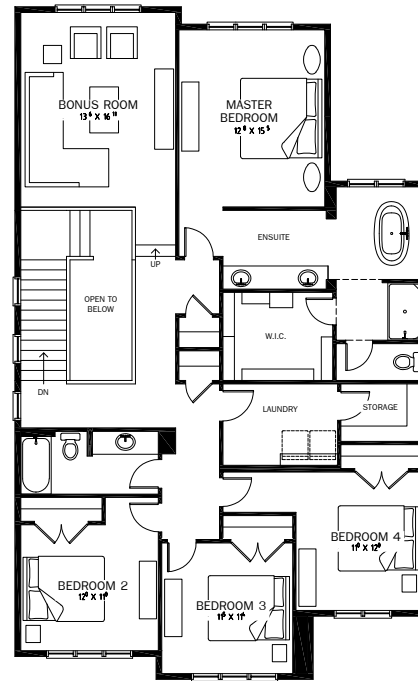

Serenity II

3084 SQ FT

FRENCH COUNTRY B1 ELEVATION

FRENCH COUNTRY B2

PRAIRIE

ARTS & CRAFTS

FARMHOUSE

ALTERNATE ELEVATIONS

Elevation may differ from actual model or by community. Please speak to Sales Representative for details.

Serenity II

3084 SQ FT

4

2½

3

MAIN LEVEL

1278 SQ FT

UPPER LEVEL

1806 SQ FT

OPT. LOWER LEVEL

890 SQ FT

OPT. LOWER LEVEL

844 SQ FT

Plans published by Calbridge Homes. Prices, elevations, floor plans, specifications and dimensions shown are approximate and are subject to change without notice. All rights reserved, including the right of reproduction in whole or part. EO&E. Revised August 2022.