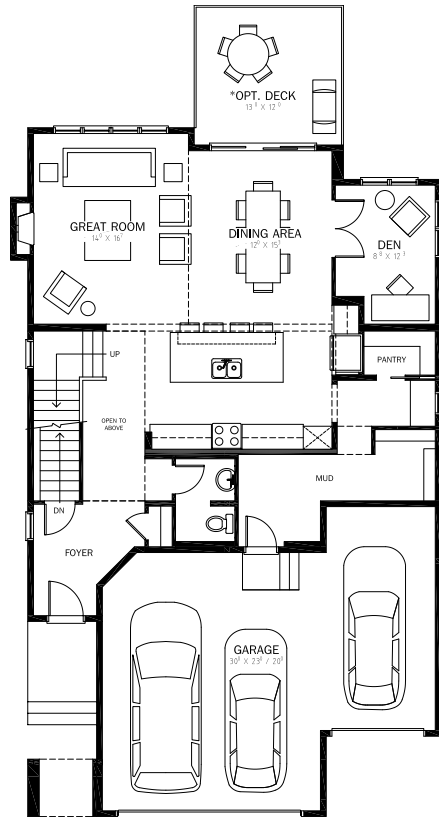

Serenity II

3084 SQ FT

FRENCH COUNTRY B1 ELEVATION

FRENCH COUNTRY B2

PRAIRIE

ARTS & CRAFTS

FARMHOUSE

ALTERNATE ELEVATIONS

Elevation may differ from actual model or by community. Please speak to Sales Representative for details.

Serenity II

3084 SQ FT

4

2½

3

MAIN LEVEL

1278 SQ FT

UPPER LEVEL

1806 SQ FT

OPT. LOWER LEVEL

890 SQ FT

OPT. LOWER LEVEL

844 SQ FT

Plans published by Calbridge Homes. Prices, elevations, floor plans, specifications and dimensions shown are approximate and are subject to change without notice. All rights reserved, including the right of reproduction in whole or part. EO&E. Revised August 2022.