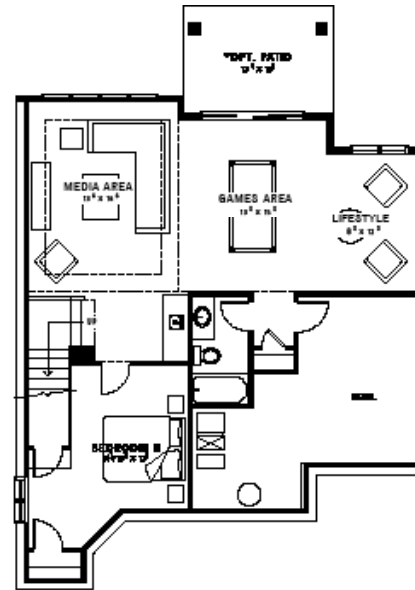

Serenity II

3084 SQ FT

FRENCH COUNTRY B1 ELEVATION

FRENCH COUNTRY B2

PRAIRIE

ARTS & CRAFTS

FARMHOUSE

ALTERNATE ELEVATIONS

Elevation may differ from actual model or by community. Please speak to Sales Representative for details.

Serenity II

3084 SQ FT

4

2½

3

MAIN LEVEL

1278 SQ FT

UPPER LEVEL

1806 SQ FT

OPT. LOWER LEVEL

890 SQ FT

OPT. LOWER LEVEL

844 SQ FT

Plans published by Calbridge Homes. Prices, elevations, floor plans, specifications and dimensions shown are approximate and are subject to change without notice. All rights reserved, including the right of reproduction in whole or part. EO&E. Revised August 2022.