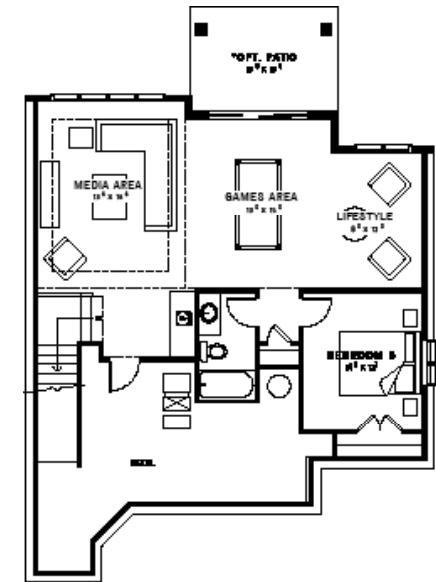

Serenity II

3084 SQ FT

FRENCH COUNTRY B1 ELEVATION

FRENCH COUNTRY B2

PRAIRIE

ARTS & CRAFTS

FARMHOUSE

ALTERNATE ELEVATIONS

Elevation may differ from actual model or by community. Please speak to Sales Representative for details.

Serenity II

3084 SQ FT

4

2½

3

MAIN LEVEL

1278 SQ FT

UPPER LEVEL

1806 SQ FT

OPT. LOWER LEVEL

890 SQ FT

OPT. LOWER LEVEL

844 SQ FT

Plans published by Calbridge Homes. Prices, elevations, floor plans, specifications and dimensions shown are approximate and are subject to change without notice. All rights reserved, including the right of reproduction in whole or part. EO&E. Revised August 2022.