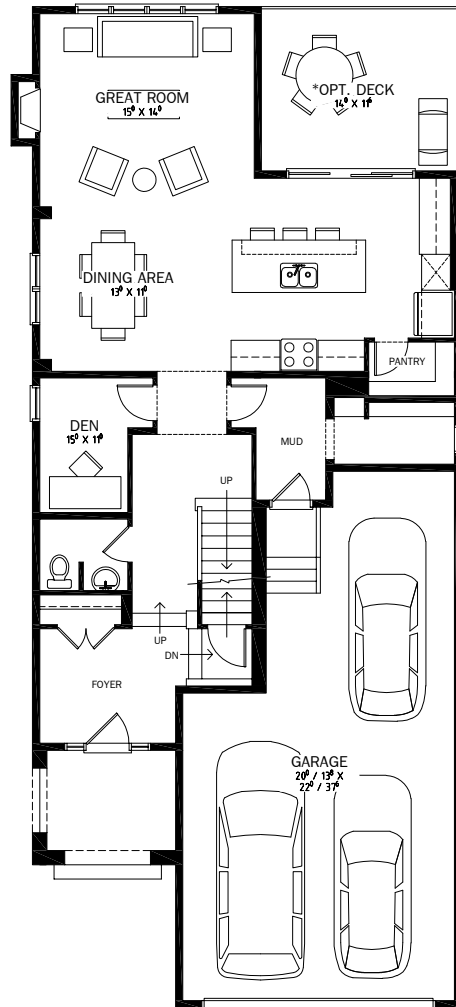

2457 SQ FT

4

2 1/2

2

MAIN LEVEL

1128 SQ FT

UPPER LEVEL

1329 SQ FT

OPT. LOWER LEVEL

775 SQ FT

Plans published by Calbridge Homes. Prices, elevations, floor plans, specifications and dimensions shown are approximate and are subject to change without notice. All rights reserved, including the right of reproduction in whole or part. EO&E. Revised June 2020.