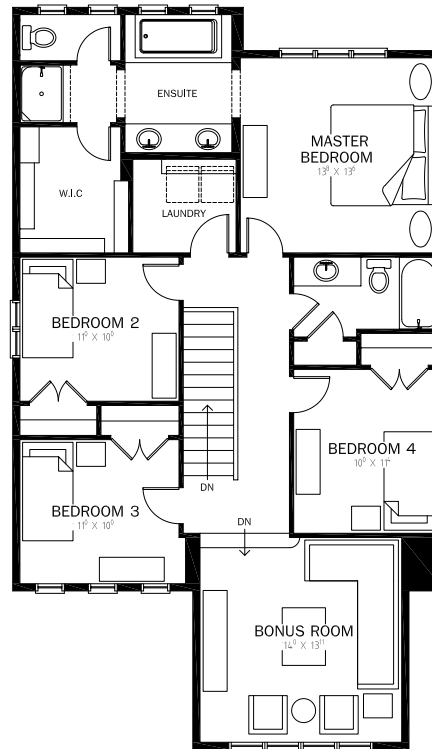

2457 SQ FT

4

2 1/2

2

MAIN LEVEL

1128 SQ FT

UPPER LEVEL

1329 SQ FT

OPT. LOWER LEVEL

775 SQ FT

Plans published by Calbridge Homes. Prices, elevations, floor plans, specifications and dimensions shown are approximate and are subject to change without notice. All rights reserved, including the right of reproduction in whole or part. EO&E. Revised June 2020.