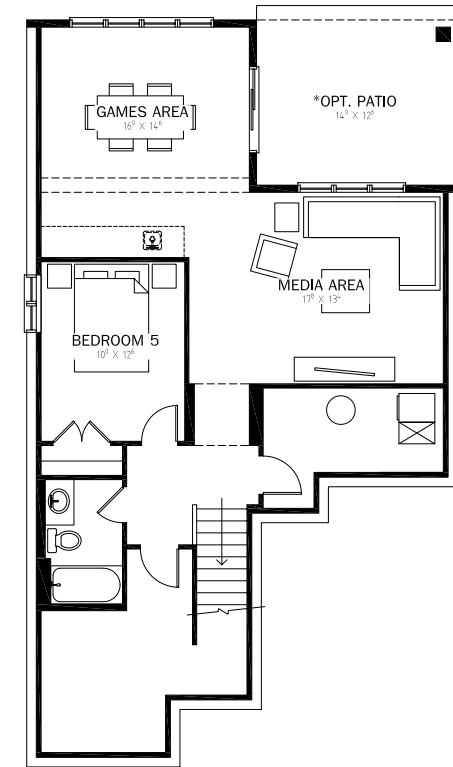

2457 SQ FT

4

2 1/2

2

MAIN LEVEL

1128 SQ FT

UPPER LEVEL

1329 SQ FT

OPT. LOWER LEVEL

775 SQ FT

Plans published by Calbridge Homes. Prices, elevations, floor plans, specifications and dimensions shown are approximate and are subject to change without notice. All rights reserved, including the right of reproduction in whole or part. EO&E. Revised June 2020.