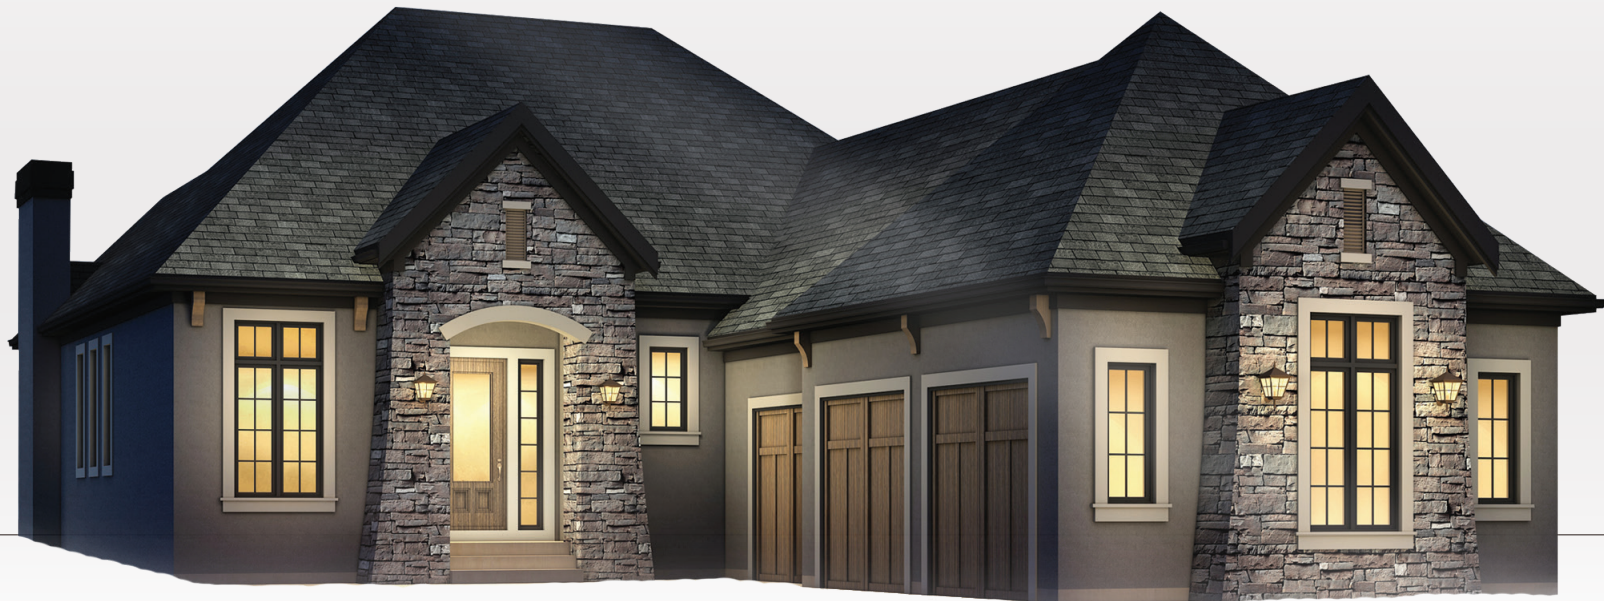

Monaco

1852 SQ FT

1

1½

3

FRENCH COUNTRY ELEVATION

Elevation may differ from actual model or by community.
Please speak to Sales Representative for details.

CALBRIDGE
HOMES

Monaco

1852 SQ FT

1

1 1/2

3

MAIN LEVEL

1852 SQ FT

OPT. LOWER LEVEL