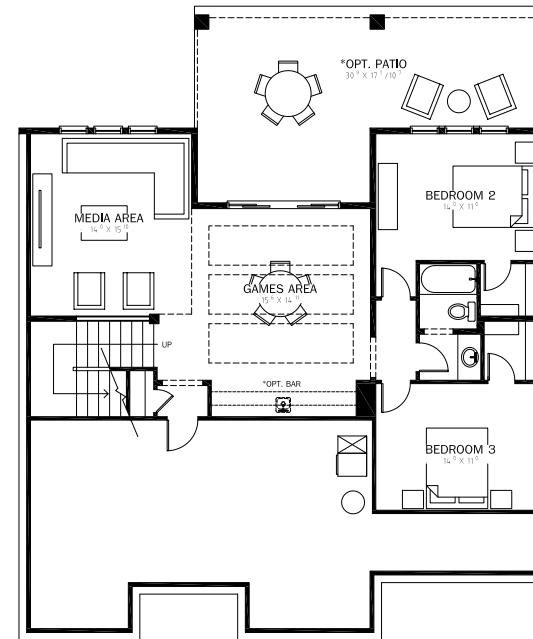

Monaco

1852 SQ FT

1

1½

3

FRENCH COUNTRY ELEVATION

Elevation may differ from actual model or by community.
Please speak to Sales Representative for details.

CALBRIDGE
HOMES

Monaco

1852 SQ FT

1

1 1/2

3

MAIN LEVEL

1852 SQ FT

OPT. LOWER LEVEL

1068 SQ FT

Plans published by Calbridge Homes. Prices, elevations, floor plans, specifications and dimensions shown are approximate and are subject to change without notice. All rights reserved, including the right of reproduction in whole or part. EO&E. Revised June 2020.