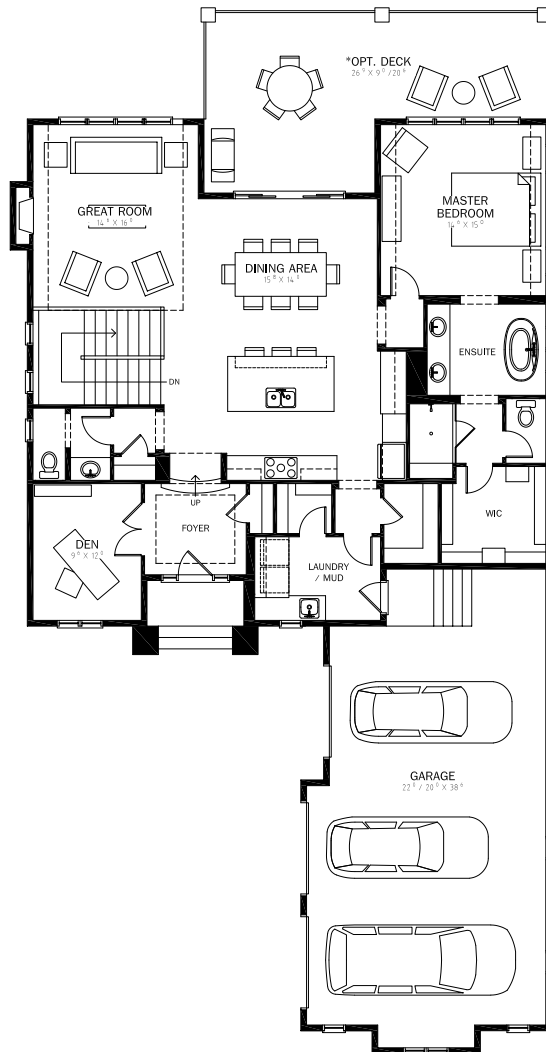

Monaco

1852 SQ FT

1

1½

3

FRENCH COUNTRY ELEVATION

Elevation may differ from actual model or by community.
Please speak to Sales Representative for details.

CALBRIDGE
HOMES

Monaco

1852 SQ FT

1

1 1/2

3

MAIN LEVEL

1852 SQ FT

OPT. LOWER LEVEL

1068 SQ FT

Plans published by Calbridge Homes. Prices, elevations, floor plans, specifications and dimensions shown are approximate and are subject to change without notice. All rights reserved, including the right of reproduction in whole or part. EO&E. Revised June 2020.