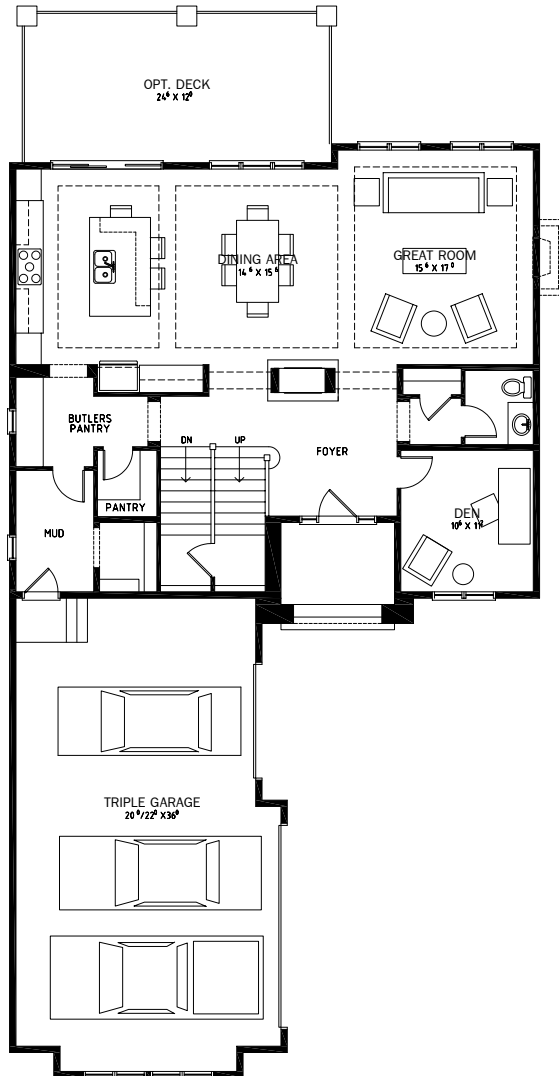

# Marlowe

2906 SQ FT

**PRAIRIE ELEVATION**

**FRENCH COUNTRY**

## **ALTERNATE ELEVATIONS**

Elevation may differ from actual model or by community.  
Please speak to Sales Representative for details.

# Marlowe

2906 SQ FT

## MAIN LEVEL

1420 SQ FT