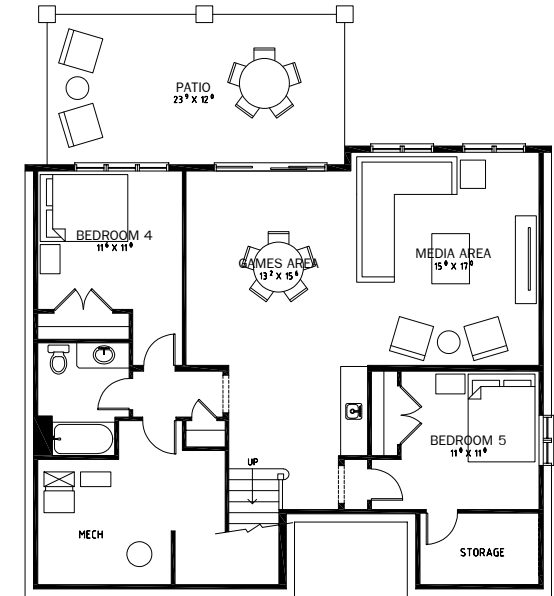

OPT. LOWER LEVEL

1054 SQ FT

Plans published by Calbridge Homes. Prices, elevations, floor plans, specifications and dimensions shown are approximate and are subject to change without notice. All rights reserved, including the right of reproduction in whole or part. EO&E. Revised June 2020.