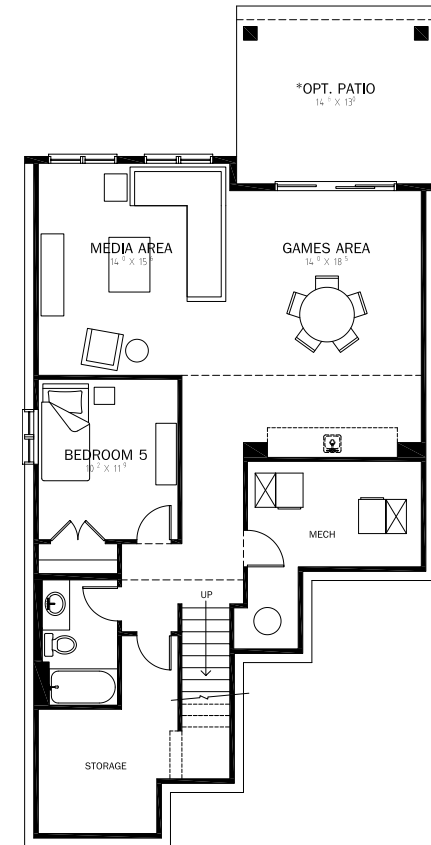

Elevation may differ from actual model or by community.
Please speak to Sales Representative for details.

Madison

2823 SQ FT

4

2 1/2

3

MAIN LEVEL

1229 SQ FT

UPPER LEVEL

1594 SQ FT

OPT. LOWER LEVEL

835 SQ FT

Plans published by Calbridge Homes. Prices, elevations, floor plans, specifications and dimensions shown are approximate and are subject to change without notice. All rights reserved, including the right of reproduction in whole or part. EO&E. Revised June 2020.