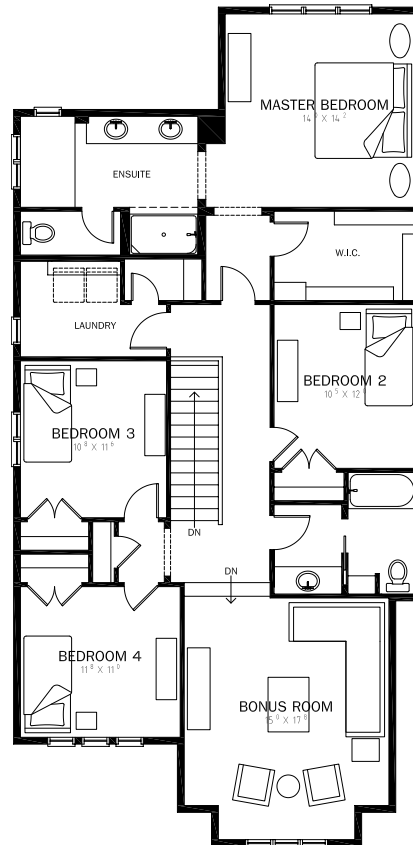

Madison

2823 SQ FT

ARTS & CRAFTS ELEVATION

CRAFTSMAN

PRAIRIE

FRENCH COUNTRY

COASTAL

ALTERNATE ELEVATIONS

Elevation may differ from actual model or by community.
Please speak to Sales Representative for details.

Madison

2823 SQ FT

4

2 1/2

3

MAIN LEVEL

1229 SQ FT

UPPER LEVEL

1594 SQ FT

OPT. LOWER LEVEL

835 SQ FT

Plans published by Calbridge Homes. Prices, elevations, floor plans, specifications and dimensions shown are approximate and are subject to change without notice. All rights reserved, including the right of reproduction in whole or part. EO&E. Revised June 2020.