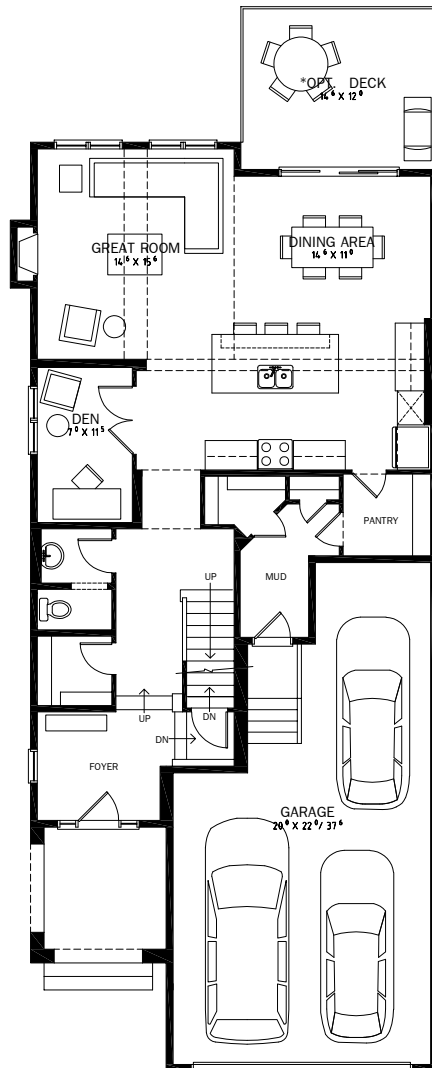

Madison

2823 SQ FT

ARTS & CRAFTS ELEVATION

CRAFTSMAN

PRAIRIE

FRENCH COUNTRY

COASTAL

ALTERNATE ELEVATIONS

Elevation may differ from actual model or by community.
Please speak to Sales Representative for details.

Madison

2823 SQ FT

4

2 1/2

3

MAIN LEVEL

1229 SQ FT

UPPER LEVEL

1594 SQ FT

OPT. LOWER LEVEL

835 SQ FT

Plans published by Calbridge Homes. Prices, elevations, floor plans, specifications and dimensions shown are approximate and are subject to change without notice. All rights reserved, including the right of reproduction in whole or part. EO&E. Revised June 2020.