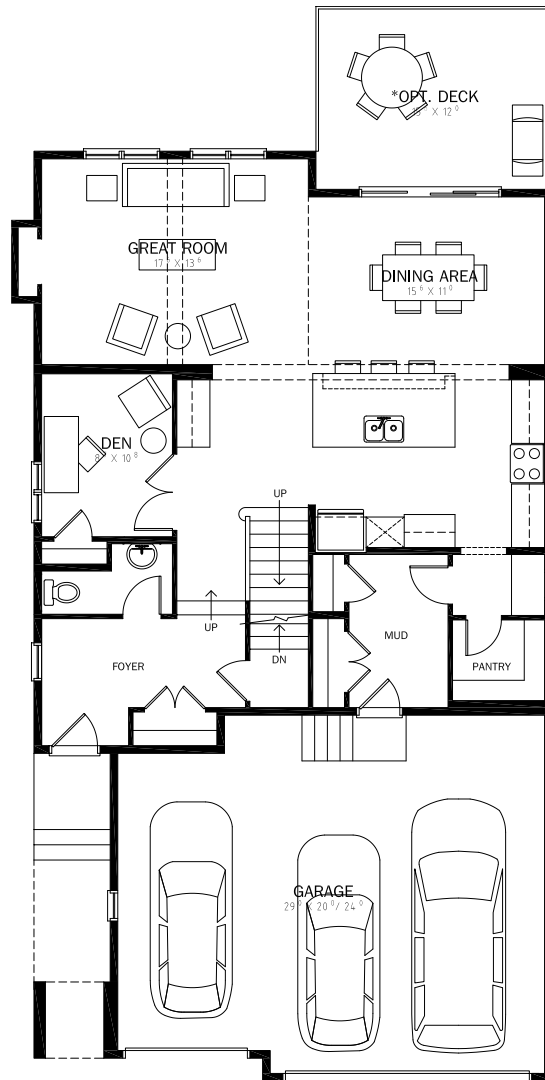

TUDOR ELEVATION

FRENCH COUNTRY 1

FRENCH COUNTRY 2

ALTERNATE ELEVATIONS

Elevation may differ from actual model or by community.
Please speak to Sales Representative for details.

Hennessey

2896 SQ FT

MAIN LEVEL

1258 SQ FT

UPPER LEVEL

1638 SQ FT

OPT. LOWER LEVEL

778 SQ FT

Plans published by Calbridge Homes. Prices, elevations, floor plans, specifications and dimensions shown are approximate and are subject to change without notice. All rights reserved, including the right of reproduction in whole or part. EO&E. Revised June 2020.