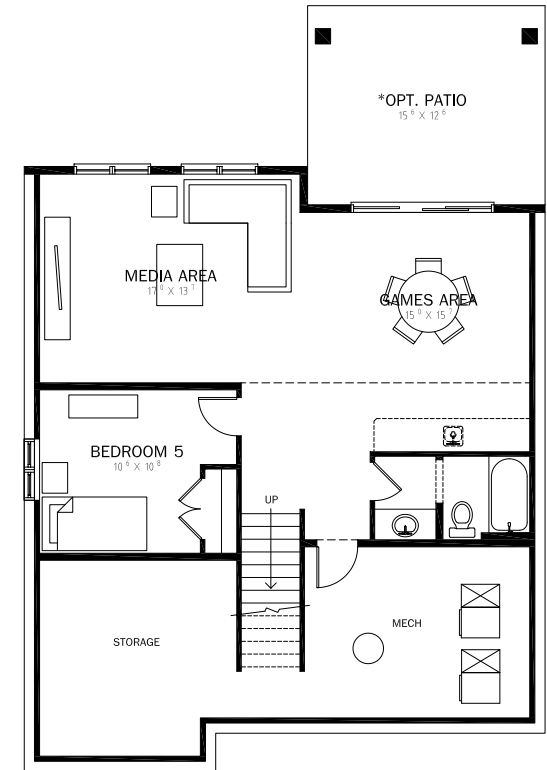

TUDOR ELEVATION

FRENCH COUNTRY 1

FRENCH COUNTRY 2

ALTERNATE ELEVATIONS

Elevation may differ from actual model or by community.
Please speak to Sales Representative for details.

Hennessey

2896 SQ FT

MAIN LEVEL

1258 SQ FT

UPPER LEVEL

1638 SQ FT

OPT. LOWER LEVEL

778 SQ FT

Plans published by Calbridge Homes. Prices, elevations, floor plans, specifications and dimensions shown are approximate and are subject to change without notice. All rights reserved, including the right of reproduction in whole or part. EO&E. Revised June 2020.