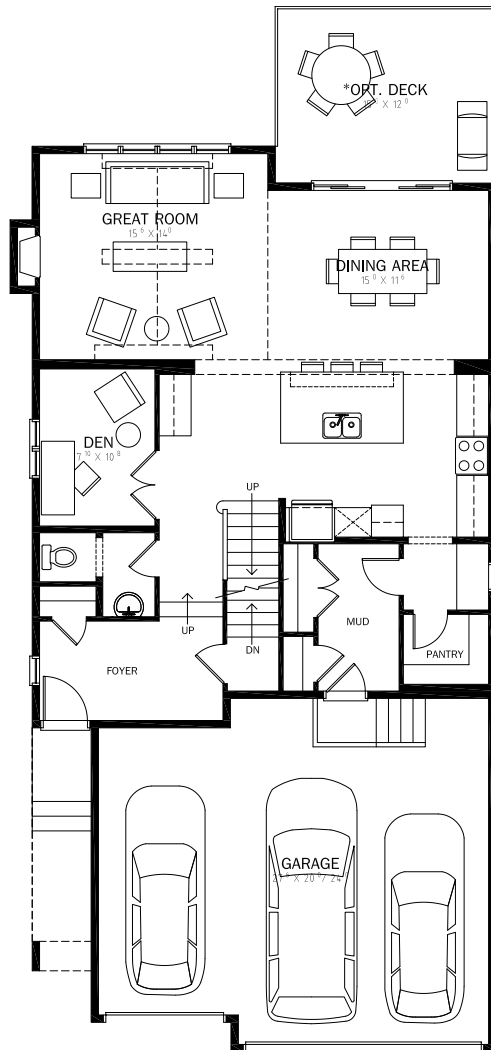

Hennessey III

2704 SQ FT

4

2½

3

FRENCH COUNTRY 1 ELEVATION

FRENCH COUNTRY 2

TUDOR

ALTERNATE ELEVATIONS

Elevation may differ from actual model or by community.
Please speak to Sales Representative for details.

Hennessey III

2704 SQ FT

4

2 1/2

3

MAIN LEVEL

1170 SQ FT

UPPER LEVEL

1534 SQ FT

OPT. LOWER LEVEL

799 SQ FT

Plans published by Calbridge Homes. Prices, elevations, floor plans, specifications and dimensions shown are approximate and are subject to change without notice. All rights reserved, including the right of reproduction in whole or part. EO&E. Revised June 2020.