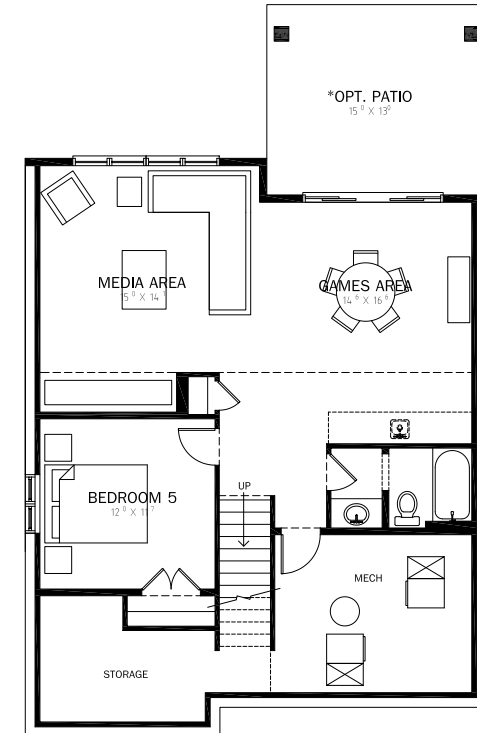

ALTERNATE ELEVATIONS

Elevation may differ from actual model or by community.
Please speak to Sales Representative for details.

Hennessey III

2704 SQ FT

4

2 1/2

3

MAIN LEVEL

1170 SQ FT

UPPER LEVEL

1534 SQ FT

OPT. LOWER LEVEL

799 SQ FT

Plans published by Calbridge Homes. Prices, elevations, floor plans, specifications and dimensions shown are approximate and are subject to change without notice. All rights reserved, including the right of reproduction in whole or part. EO&E. Revised June 2020.