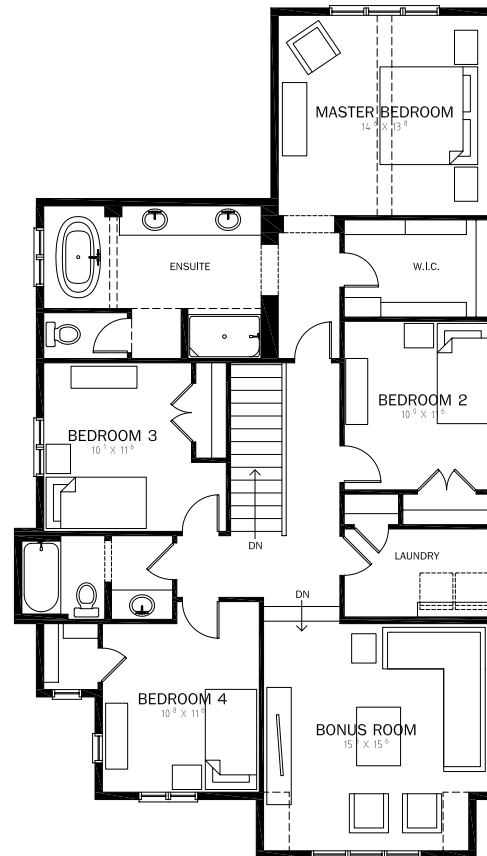

Hennessey III

2704 SQ FT

4

2½

3

FRENCH COUNTRY 1 ELEVATION

FRENCH COUNTRY 2

TUDOR

ALTERNATE ELEVATIONS

Elevation may differ from actual model or by community.
Please speak to Sales Representative for details.

Hennessey III

2704 SQ FT

4

2 1/2

3

MAIN LEVEL

1170 SQ FT

UPPER LEVEL

1534 SQ FT

OPT. LOWER LEVEL

799 SQ FT

Plans published by Calbridge Homes. Prices, elevations, floor plans, specifications and dimensions shown are approximate and are subject to change without notice. All rights reserved, including the right of reproduction in whole or part. EO&E. Revised June 2020.