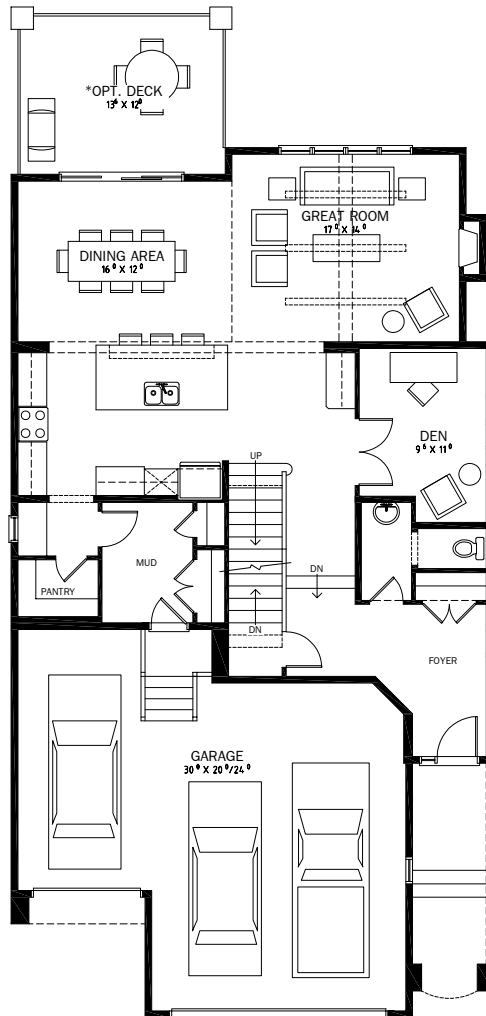

Cascade II

3123 SQ FT

FRENCH COUNTRY ELEVATION

Cascade II

3123 SQ FT

4

2½

3

MAIN LEVEL

1369 SQ FT

UPPER LEVEL

1754 SQ FT

OPT. LOWER LEVEL

813 SQ FT

Plans published by Calbridge Homes. Prices, elevations, floor plans, specifications and dimensions shown are approximate and are subject to change without notice. All rights reserved, including the right of reproduction in whole or part. EO&E. Revised June 2020.