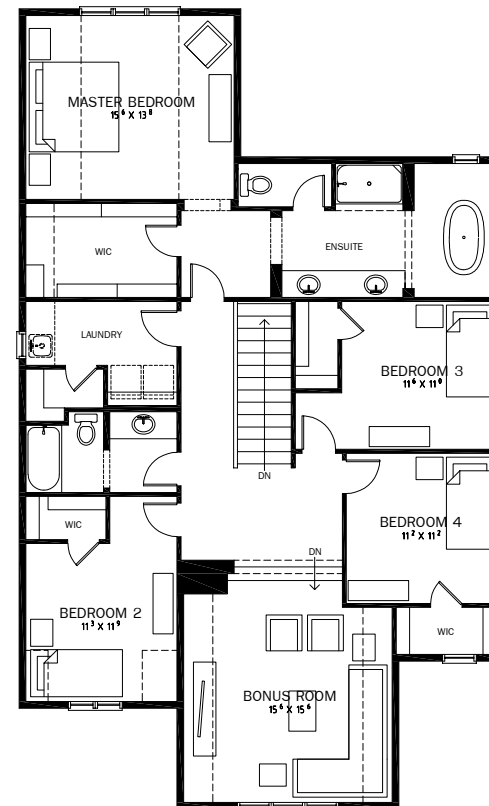

Cascade II

3123 SQ FT

FRENCH COUNTRY ELEVATION

Cascade II

3123 SQ FT

4

2½

3

MAIN LEVEL

1369 SQ FT

UPPER LEVEL

1754 SQ FT

OPT. LOWER LEVEL

813 SQ FT

Plans published by Calbridge Homes. Prices, elevations, floor plans, specifications and dimensions shown are approximate and are subject to change without notice. All rights reserved, including the right of reproduction in whole or part. EO&E. Revised June 2020.