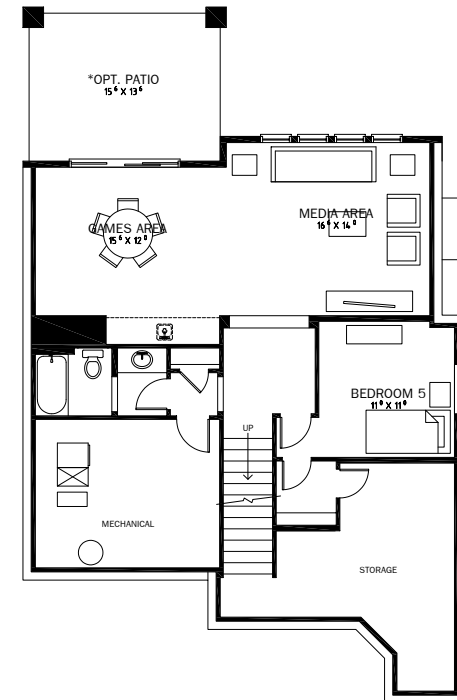

Cascade II

3123 SQ FT

FRENCH COUNTRY ELEVATION

Cascade II

3123 SQ FT

4

2½

3

MAIN LEVEL

1369 SQ FT

UPPER LEVEL

1754 SQ FT

OPT. LOWER LEVEL

813 SQ FT

Plans published by Calbridge Homes. Prices, elevations, floor plans, specifications and dimensions shown are approximate and are subject to change without notice. All rights reserved, including the right of reproduction in whole or part. EO&E. Revised June 2020.