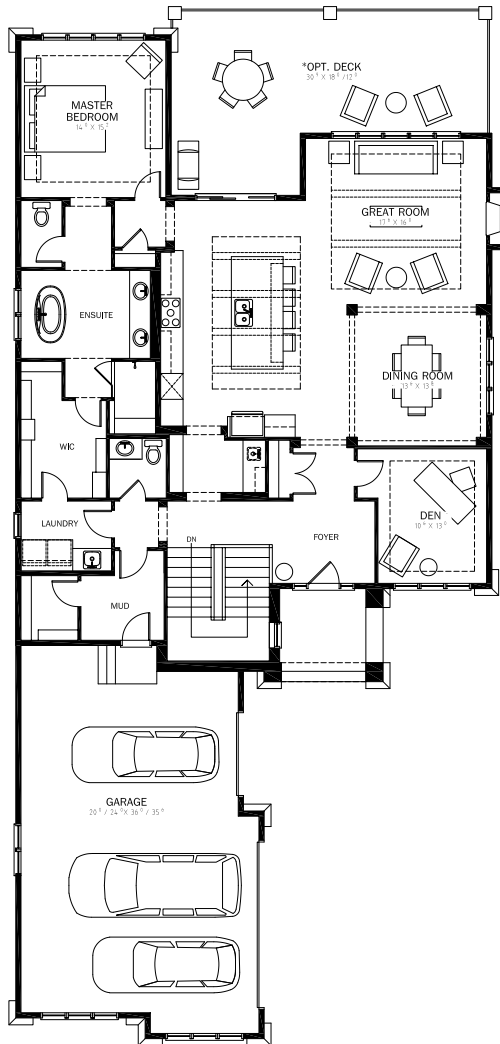

Bentley

2268 SQ FT

1

1 1/2

3

ARTS & CRAFTS ELEVATION

FRENCH COUNTRY

ALTERNATE ELEVATION

Elevation may differ from actual model or by community.
Please speak to Sales Representative for details.

MAIN LEVEL

2268 SQ FT

OPT. LOWER LEVEL

1762 SQ FT

Plans published by Calbridge Homes. Prices, elevations, floor plans, specifications and dimensions shown are approximate and are subject to change without notice. All rights reserved, including the right of reproduction in whole or part. EO&E. Revised June 2020.