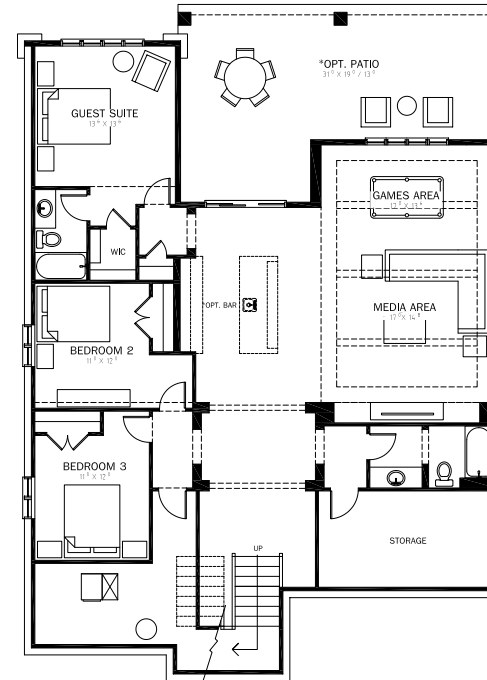

Bentley

2268 SQ FT

1

1 1/2

3

ARTS & CRAFTS ELEVATION

FRENCH COUNTRY

ALTERNATE ELEVATION

Elevation may differ from actual model or by community.
Please speak to Sales Representative for details.

MAIN LEVEL

2268 SQ FT

OPT. LOWER LEVEL

1762 SQ FT

Plans published by Calbridge Homes. Prices, elevations, floor plans, specifications and dimensions shown are approximate and are subject to change without notice. All rights reserved, including the right of reproduction in whole or part. EO&E. Revised June 2020.