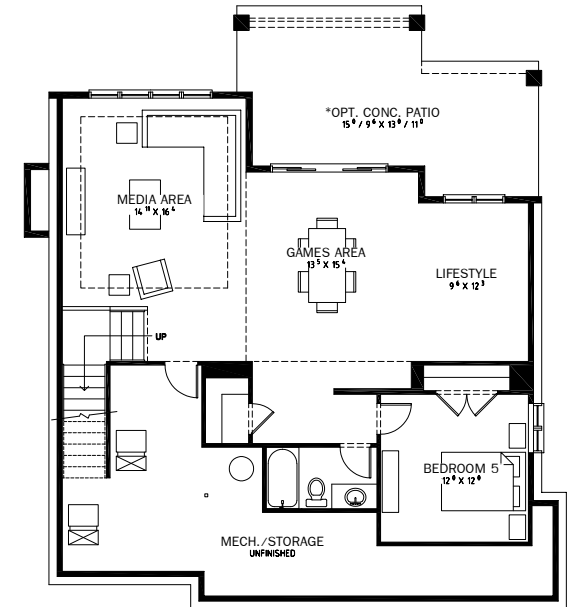

OPT. LOWER LEVEL

997 SQ FT

Plans published by Calbridge Homes. Prices, elevations, floor plans, specifications and dimensions shown are approximate and are subject to change without notice. All rights reserved, including the right of reproduction in whole or part. EO&E. Revised June 2020.