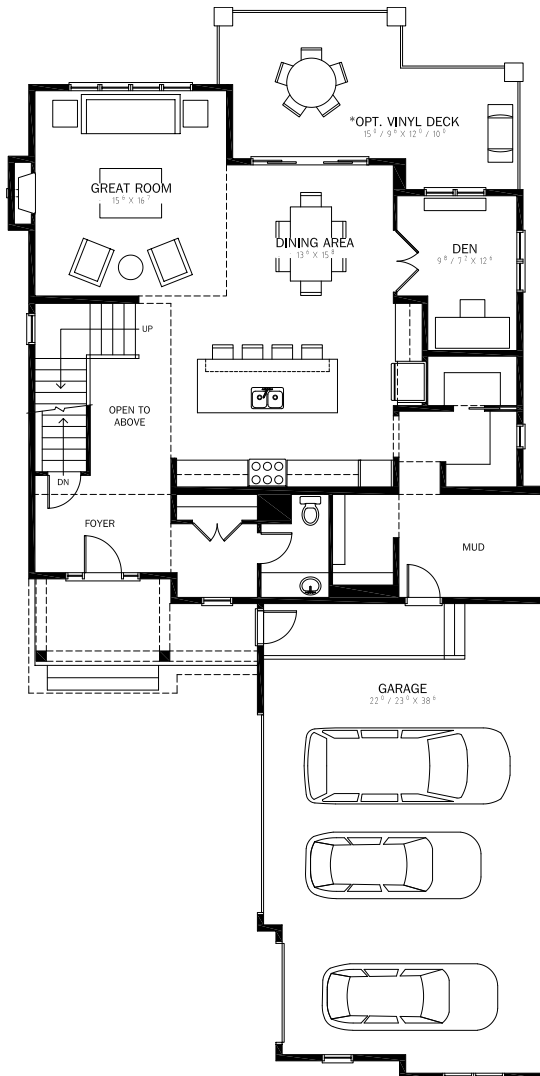

# Artisan

3456 SQ FT

**FARMHOUSE ELEVATION**

ARTS & CRAFTS

PRAIRIE

FRENCH COUNTRY

**ALTERNATE ELEVATIONS**

Elevation may differ from actual model or by community.  
Please speak to Sales Representative for details.

## MAIN LEVEL

1512 SQ FT

## UPPER LEVEL

1944 SQ FT