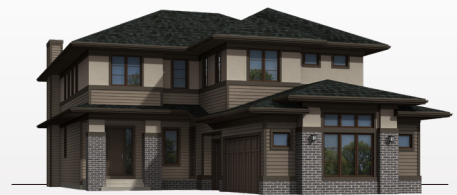

# Artisan

3456 SQ FT

**FARMHOUSE ELEVATION**

ARTS & CRAFTS

PRAIRIE

FRENCH COUNTRY

**ALTERNATE ELEVATIONS**

Elevation may differ from actual model or by community.  
Please speak to Sales Representative for details.

## UPPER LEVEL

1944 SQ FT