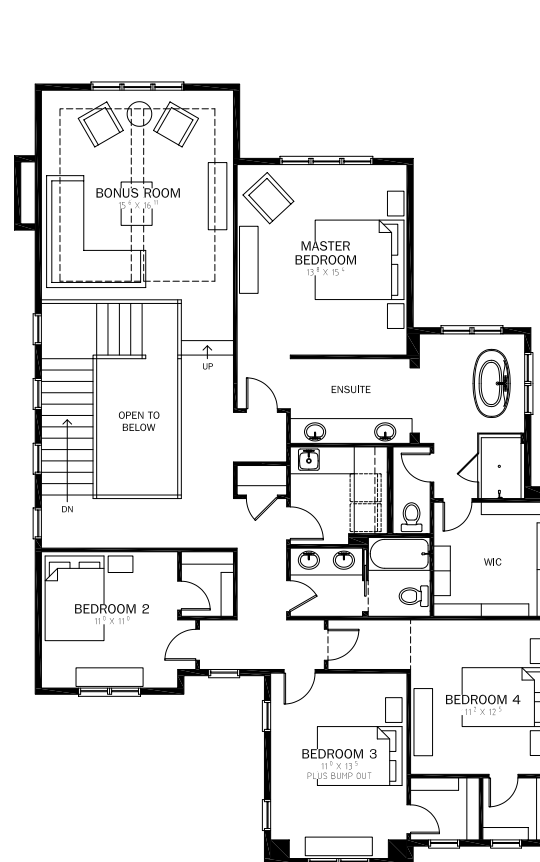

# Artisan

3456 SQ FT

**FARMHOUSE ELEVATION**

ARTS & CRAFTS

PRAIRIE

FRENCH COUNTRY

**ALTERNATE ELEVATIONS**

Elevation may differ from actual model or by community.  
Please speak to Sales Representative for details.

## MAIN LEVEL

1512 SQ FT

## UPPER LEVEL

1944 SQ FT